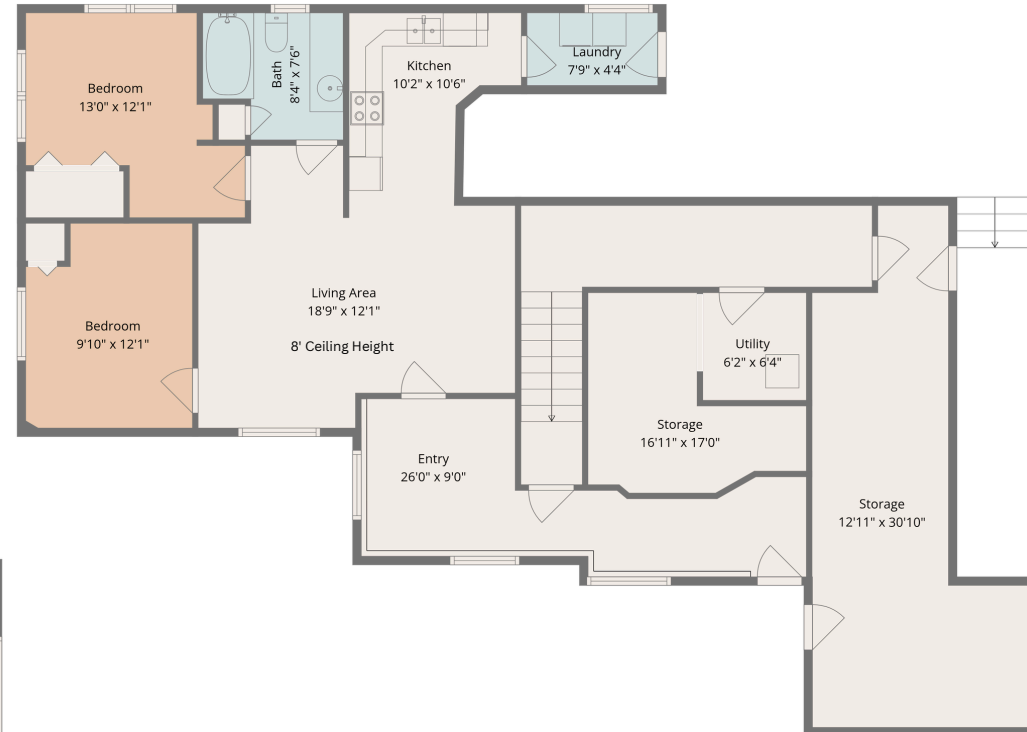

**NORTH
PACIFIC
HOMES**

6898 Woodward Dr

Measurements are highly reliable but not exact.
If critical, buyer to verify on site.

Floor	Area (sq. ft.)	
	Finished	Unfinished
Main	2122	203
Lower	975	604
Total	3097	807

Main Level

Lower Level

BANCKS
REAL ESTATE MEDIA